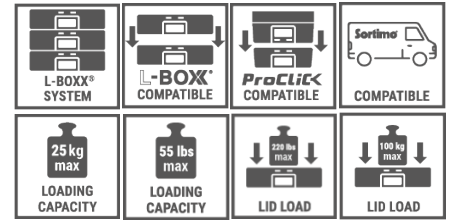

Colour / Material

Colour RAL 9017 traffic black
RAL 7016 anthracit grey

Material

1. L-BOXX Acrylnitrile butadiene styrene
   - Top handle Acrylnitrile butadiene styrene
   - Handle rail Acrylnitrile butadiene styrene
   - Grip handle Acrylnitrile butadiene styrene
3. Coupling latches Polyamide
   - Locking latches Polyamide

- 1 Body
- 2 Lid
- 3 Top handle
- 4 Handle rail
- 5 Grip handle
- 6 Coupling latches
- 7 Locking latches

Technical data

External dimensions

Width	445 mm	17.5"
Depth	358 mm	14.1"
Height	390 mm	15.4"

Internal dimensions

Width	378 mm	14.9"
Depth	294 mm	11.6"
Height	339 mm	13.3"

Volume	41.1 l	11.0 gal
Weight	3.5 kg	7.5 lbs

Load capacity lid up to	100 kg	220 lbs

Loading capacity max.	25 kg	55 lbs

Load capacity front handle	25 kg	55 lbs

Load capacity top handle	40 kg	88 lbs

Splash-proof	yes

Temperature range in °C	-20°C till +80°C

Temperature range in °F	-4°F till +176°F

Compatible with	▪ L-BOXX System ▪ ProClick Tool Bag M ▪ ProClick Soft Bag M

Certificates	REACH-(EG 1907/2006)