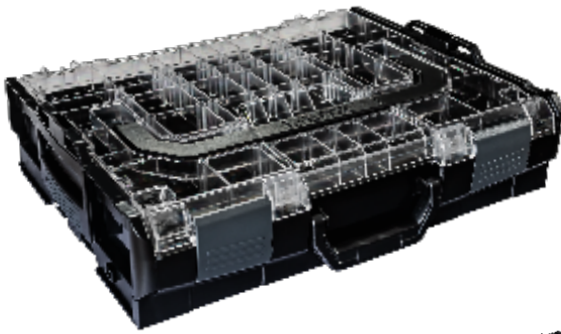

TECHNICAL DATA