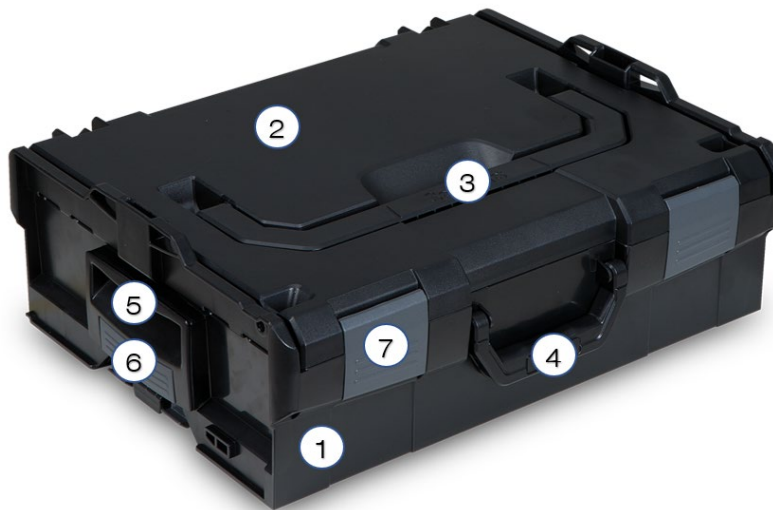

- ① Body
- ② Lid
- ③ Top handle
- ④ Front handle
- ⑤ Grip handle
- ⑥ Coupling latches
- ⑦ Locking latches