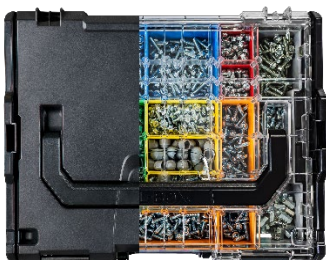

## GENERAL INFORMATION

Product name	L-BOXX 102 lid transparent	L-BOXX 102	L-BOXX 136	L-BOXX 238	L-BOXX 374
Item number	6100000362	6100000305	6100000306	6100000307	6100000308
EAN	4014599 125095	40452948 44554	40452948 44561	40452948 44578	40452948 4458 5
Customs tariff number	39231090				
Colour body	RAL 9017 traffic black				
Colour lid	transparent	RAL 9017 traffic black			
Colour front handle	RAL 9017 traffic black			not available with front handle	
Colour handle rail	RAL 9017 traffic black				
Colour grip handle	not available with handle rail			RAL 9017 traffic black	
Colour locking latches	RAL 7016 anthracite grey				
Colour grip handle	RAL 9017 traffic black				
Colour coupling latches	RAL 7016 anthracite grey				
Characteristics	<ul style="list-style-type: none"> <li>✓ Clean storage</li> <li>✓ Simple click connection</li> <li>✓ Modular interior layout</li> <li>✓ Safe transport</li> <li>✓ Unique mobility system</li> <li>✓ Compatible to the L-BOXX system</li> <li>✓ Fully compatible with numerous manufacturers of vehicle equipment</li> </ul>				
Country of origin	Slovakia	Slovakia	Germany	Germany	Germany